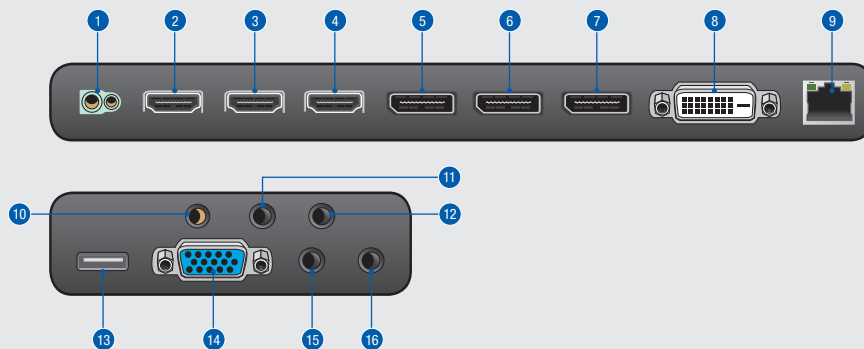

60 Hz (FPS) Playback

DisplayPort 1.2 ports allow you to display full 60 Hz (FPS) content playback.

THE NEW
BUSINESS
EXPERIENCE

Samsung QM85D Commercial UHD 4K LED LCD Display

KEY SPECIFICATIONS For complete product specifications, visit samsung.com/prodisplay

CONNECTIVITY

1. IR/Ambient Sensor In
2. HDMI In 3
3. HDMI In 2
4. HDMI In 1
5. DisplayPort 1.1 (UHD 30Hz)
6. DisplayPort 1.2 (UHD 60Hz)
7. DisplayPort 1.2 (UHD 60Hz)
8. DVI In
9. RJ45
10. IR Out
11. RS232C Out
12. RS232C In
13. USB
14. VGA In
15. Audio Out
16. Audio In