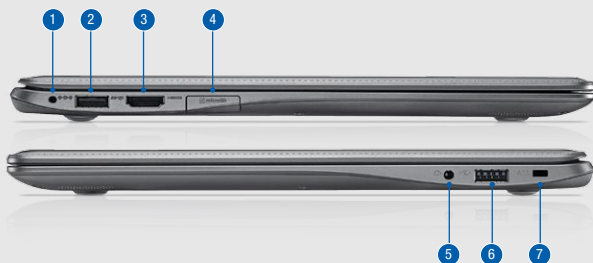

CONNECTIVITY

1. AC Adapter
2. USB 2.0
3. HDMI
4. MicroSD Slot
5. Headphone
6. USB 3.0
7. TPM, Slim Lock Slot (XE503C32-K01US only)

SAMSUNG

For complete product information and accessories, visit samsung.com/business or samsung.com/chromebook
 Product Support: 1-800-SAMSUNG or 1-866-SAM4BIZ | Follow us: [youtube.com/samsungbizusa](https://www.youtube.com/samsungbizusa) | [@SamsungBizUSA](https://twitter.com/SamsungBizUSA)